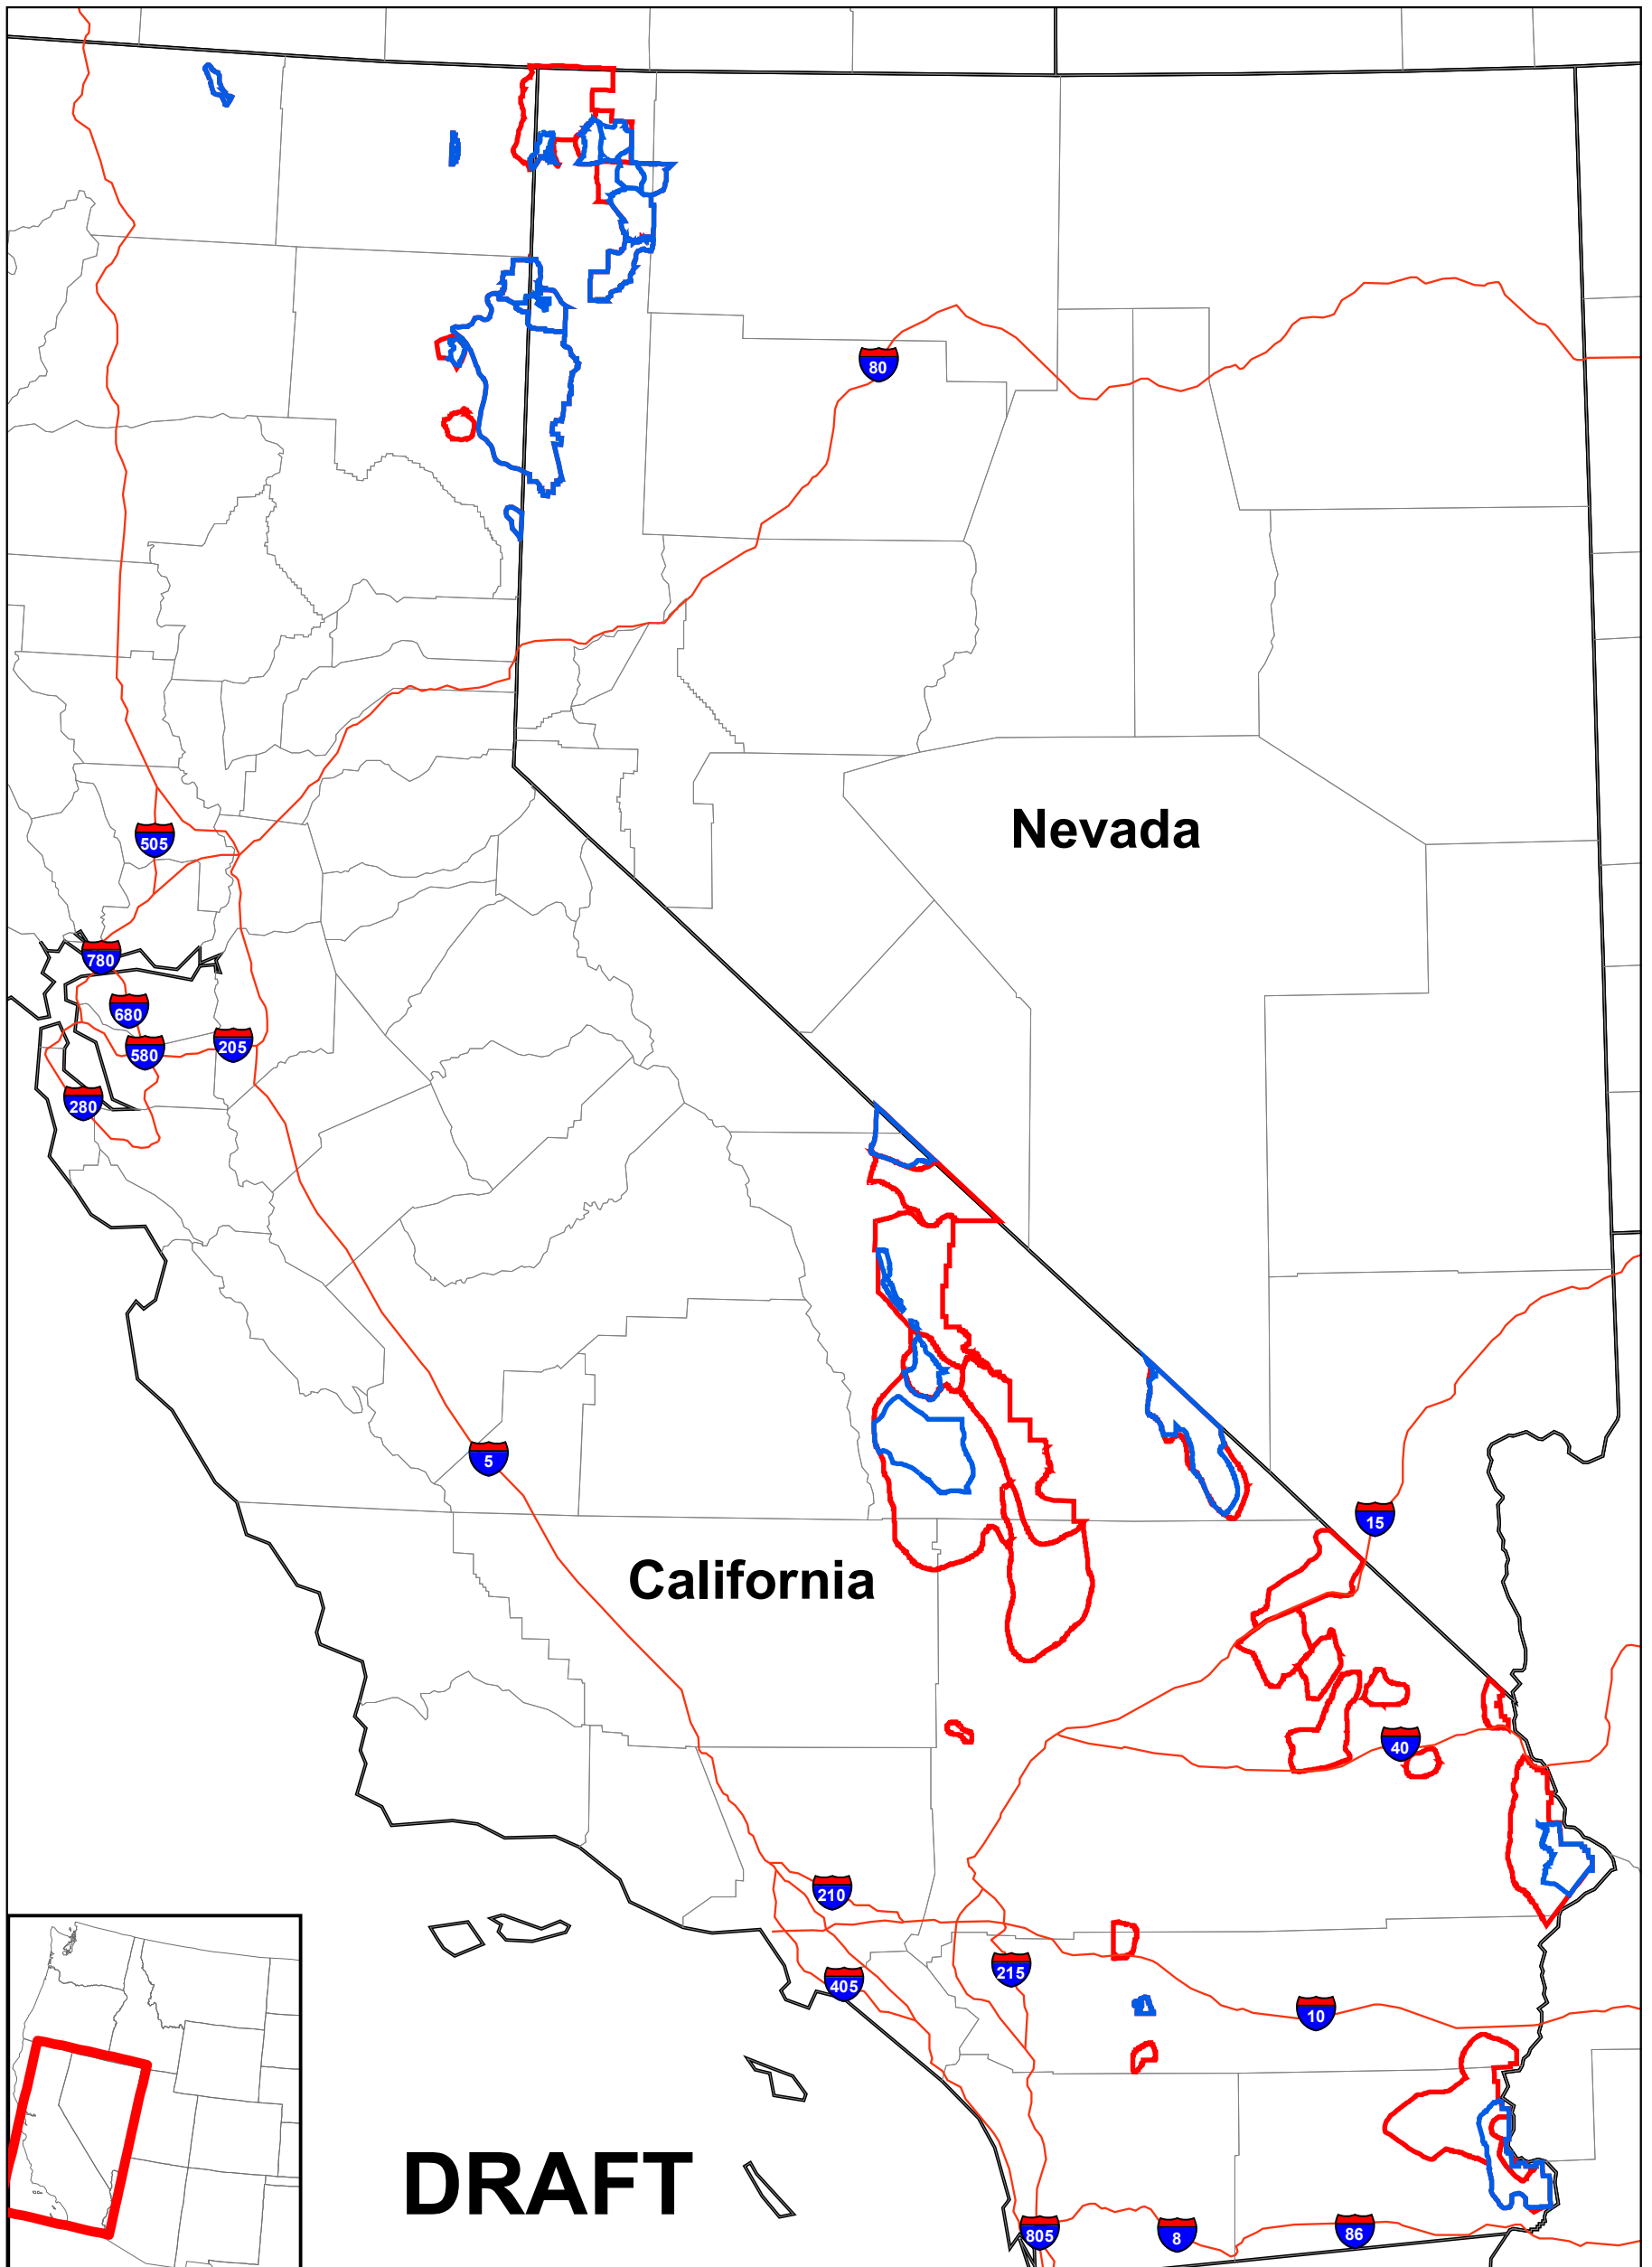

Herd and Herd Management Areas California

DRAFT

No warranty is made by the Bureau of Land Management as to the accuracy, reliability or completeness of these data for individual use or aggregate use with other data.

This map data set was last updated in October, 2005 and may occasionally be updated as needed. BLM Field Offices are responsible for the determination of herd area and herd management area boundaries. Users of this data may contact the appropriate administrative Field Office to determine if the map data is current.